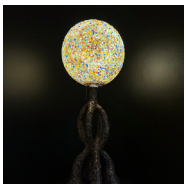

RJB
Twinkle Star
Pilbara, WA
Mixed media
78.5cm (h) x 31cm (w) x 31cm (d)
$259