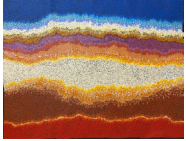

Venetta Yanawana
Ngangumarta Warran (Country)
Bidyadanga Artists | Kimberley, WA
Acrylic on canvas
91cm (h) x 122cm (w)
$3,990