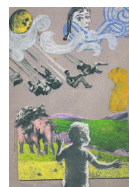

RJB
Come See The Universe I
Pilbara, WA
Paper collage print
21cm (h) x 14.8cm (w)
Prints available in the Gallery Store