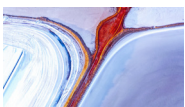

Francis Jadzinski
Salt Flats
Pilbara, WA
Photography print on acrylic
40cm (h) x 60cm (w)
$925