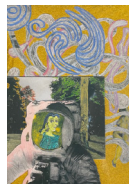

RJB
Come See The Universe III
Pilbara, WA
Paper collage print
21cm (h) x 14.8cm (w)
Prints available in the Gallery Store