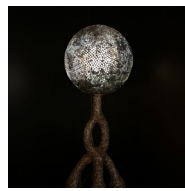

RJB
Green Gas Giant
Pilbara, WA
Mixed media
85cm (h) x 42cm (w) x 42cm (d)
$259

RJB
Dark Star
Pilbara, WA
Mixed media
75cm (h) x 31.2cm (w) x 31.2cm (d)
$359