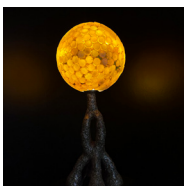

RJB
Twinkle Star
Pilbara, WA
Mixed media
78.5cm (h) x 31cm (w) x 31cm (d)
$259

RJB
Yellow Star
Pilbara, WA
Mixed media
76.5cm (h) x 34cm (w) x 34cm (d)
$259