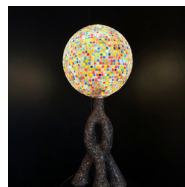

RJB
Come See The Universe I
Pilbara, WA
Paper collage print
21cm (h) x 14.8cm (w)
Prints available in the Gallery Store

RJB
Mosaic Galaxy
Pilbara, WA
Mixed media
75cm (h) x 33cm (w) x 33cm (d)
$259