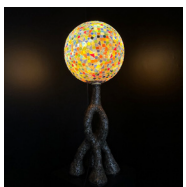

ERIN NELSON
JD Hardie Youth and Community Centre
Pilbara, WA
Pen and acrylic paint on paper
29cm (h) x 41cm (w)

RJB
Yellow Star
Pilbara, WA
Mixed media
76.5cm (h) x 34cm (w) x 34cm (d)
$259

RJB
Fractal Galaxy I
Pilbara, WA
Mixed media
75.5cm (h) x 32cm (w) x 32cm (d)
$259